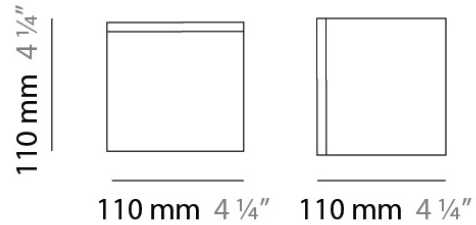

D83002

PROJECT _____

TYPE _____

NOTES _____

QUANTITY _____

DATE _____

GENERAL

Series: Kubik
Brand: Panzeri
Division: Design
Mounting Type: Surface
Mounting Location: Ceiling
Subcategory: Ambient

PHYSICAL

Shape: Square
Length (mm): 110
Length (in): 4 ⁵/₁₆
Width (mm): 110
Width (in): 4 ⁵/₁₆
Height (mm): 110
Height (in): 4 ⁵/₁₆
Extension (mm): 100
Extension (in): 4 ⁵/₁₆
Light Distribution: Omnidirectional
Weight (kg): 0.69
Weight (lbs): 1.52
Diffuser: Matte White Blown Glass
Fixture Finish: WHI
Fixture Material: Metal

ELECTRICAL

Number of Lamps: 1
Lamp Type: LED Retrofit
Lamp Shape: T4
Bulb Included: Bulb Not Included
Total Output Wattage (W): 3
Max. Wattage Per Lamp (W): 3
Lamp Base: G9
Input Voltage (V): 120

LED

Nominal Lumen (lm): 650

OPTICAL

RATINGS AND CERTIFICATIONS

Certified By: CSA Certified to UL and CSA Standards
IP rating: IP40