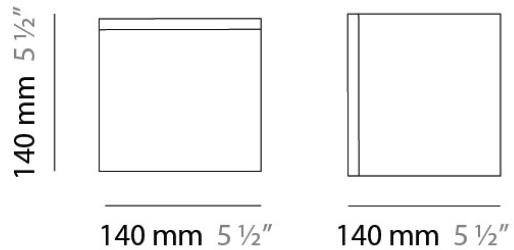

D83003

PROJECT _____

TYPE _____

NOTES _____

QUANTITY _____

DATE _____

GENERAL

Series: Kubik
Brand: Panzeri
Division: Design
Mounting Type: Surface
Mounting Location: Ceiling
Subcategory: Ambient

PHYSICAL

Shape: Square
Length (mm): 140
Length (in): 5 ½
Width (mm): 140
Width (in): 5 ½
Height (mm): 140
Height (in): 5 ½
Extension (mm): 140
Extension (in): 5 ½
Light Distribution: Omnidirectional
Weight (kg): 1.50
Weight (lbs): 3.30
Diffuser: Matte White Blown Glass
Fixture Finish: WHI
Fixture Material: Metal

ELECTRICAL

Number of Lamps: 1
Lamp Type: LED Retrofit
Lamp Shape: T4
Bulb Included: Bulb Not Included
Total Output Wattage (W): '3
Max. Wattage Per Lamp (W): 3
Lamp Base: G9
Input Voltage (V): 120

LED

OPTICAL

RATINGS AND CERTIFICATIONS

Certified By: CSA Certified to UL and CSA Standards
IP rating: IP40