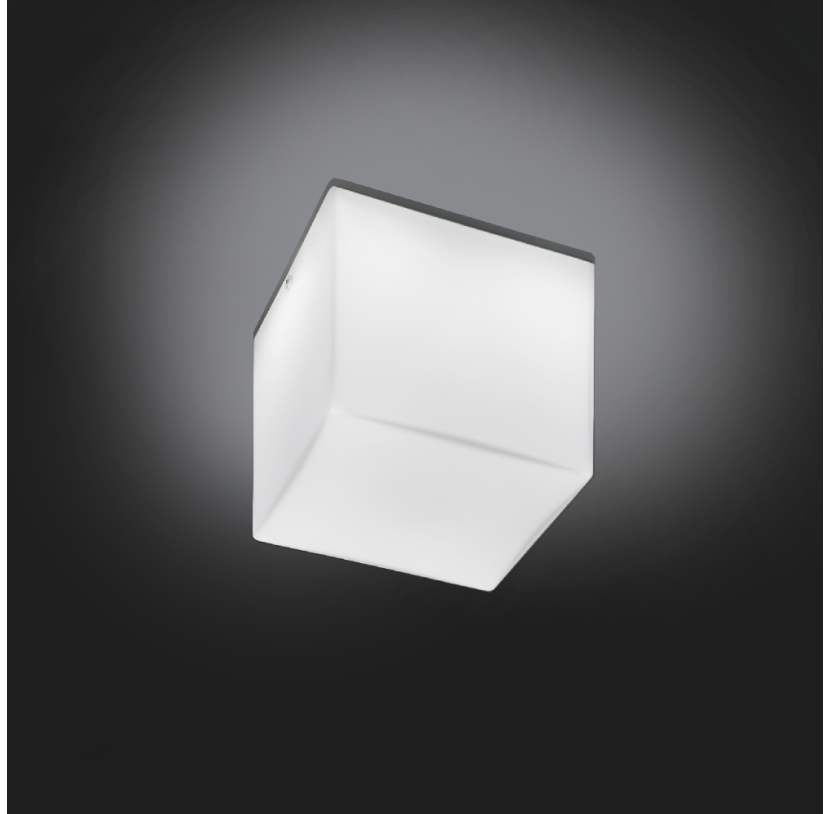

KUBIK SURFACE

D83279

PROJECT _____

TYPE _____

NOTES _____

QUANTITY _____

DATE _____

GENERAL

Series: Kubik
Brand: Panzeri
Division: Design
Mounting Type: Surface
Mounting Location: Ceiling
Subcategory: Ambient

PHYSICAL

Shape: Square
Length (mm): 110
Length (in): 4 ⁵/₁₆
Width (mm): 110
Width (in): 4 ⁵/₁₆
Height (mm): 110
Height (in): 4 ⁵/₁₆
Light Distribution: Omnidirectional
Weight (kg): 0.66
Weight (lbs): 1.45
Diffuser: Matte White Blown Glass
Fixture Finish: WHI
Fixture Material: Metal

ELECTRICAL

Input Wattage Range: 1 - 9 W
Lamp Type: LED
Input Wattage (W): 9.5
Total Output Wattage (W): 9
Dimming: Non-Dimmable
Driver Included: Yes
Driver Location: Integrated
Driver Type: Constant Current - 120Vac
Driver Class: Class 2
Input Voltage (V): 120 - 277
Constant Current (mA): 250
Upon Request: (Not included - see components) Remote: 0-10Vdc dimming / Phase dimming @120Vac only / Non-dimming 1

LED

Color Temperature (°K): 3000
Max. Delivered Lumen (lm): 667
CRI: >80 CRI
Lamp Life (hrs): 60000

OPTICAL

RATINGS AND CERTIFICATIONS

Certified By: CSA Certified to UL and CSA Standards
IP rating: IP40